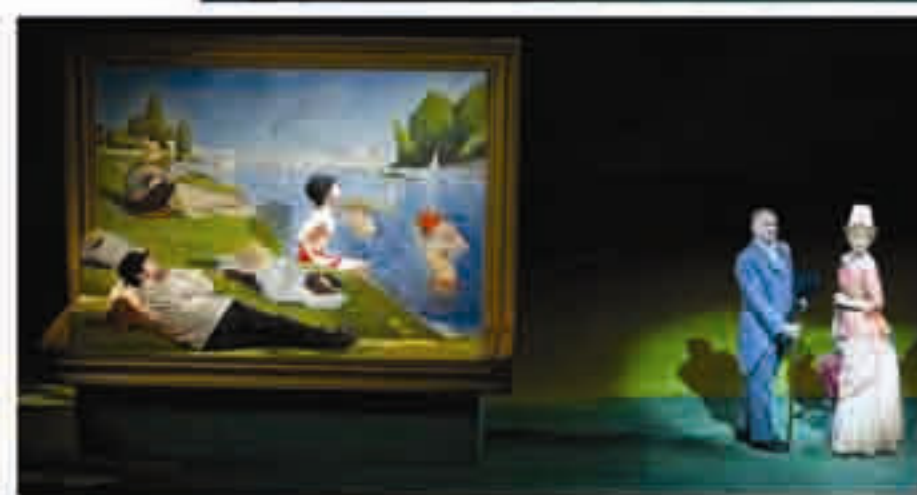

# Skylight

music theatre

*Sunday in the Park with George*

Prop Shop: 414-299-4956

Scenic and Prop Design by Van Santvoord

"Bathers at Asnières" Wagon  
Roughly 11'W x 4'6.5"L x 9'7"H

**Reverse Scrim Painting**  
6'10"H x 10'2"W  
\*Show Ready

**Large Front View Scrim Painting**

12'10"H x 18'9"W

\*Not available with frame

**Gallery Painting in White Frame**

**8' 10"H x 12' 10"W**

**\*Mounted and with Frame.**

**\*Show ready**